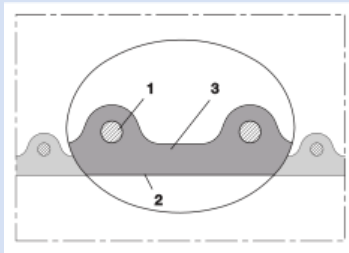

AIRDUC® PUR 355 VAC-TRUCK ORANGE

Vacuum truck hose, heavy duty and reinforced, very flexible

Applications

- suction excavator
- municipal vehicle: sweeper, sweeping machine

Properties

- heavy duty and reinforced
- highly abrasion resistant
- microbe resistant
- good resistance to oil, gasoline, and chemicals

- very good low temperature flexibility
- conforms to RoHS guideline
- REACH according to --> Technology / Technical Information / REACH

Temperature range

- -40 °F to 195 °F
- short time to 255 °F

Design

- AIRDUC® profile hose

- spring steel wire firmly embedded in wall
- wall: special premium polyurethane (Pre-PUR®)
- wall thickness 0.10 in approx.
- reinforcement of the primary abrasion areas

Delivery variants

- further diameters and lengths available on request
- orange (standard)
- special colors: transparent, full colored
- customer-specific branding

I.D.	outer Ø	Pressure	Vacuum	Bending radius	Weight	Dimensions in Stock	Production lengths	Order No.
(in / mm)	(in)	(psi)	(inHG)	(in)	(lb/ft)	(ft)	(ft)	
8 / 200-203	8.386	8.702	3.544	12.441	3.448	12 25	-	355-0200-5202